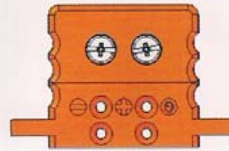

CMJT-XX

4-Pin
200° C
Duplex

CMPD-XX

CMJD-XX

Standard Panel Inserts

HAMI-THERM

2-Pin
200° C
Standard
PSI-XX

2-Pin
200° C
Flanged
PSIFB-XX

2-Pin
200° C
Lugged
PSIL-XX

2-Pin
200° C
Round
Front Mount
PSIR-XX

2-Pin
200° C
Round
Rear Mount
PSIRB-XX

3-Pin
200° C
Lugged
PSITL-XX

Miniature Panel Inserts

HAMI-THERM

2-Pin
200° C
Standard
PMI-XX

2-Pin
200° C
Locking
PMLI-XX