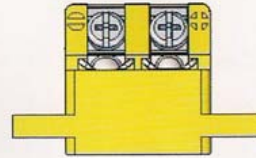

CMJT-XX

4-Pin
200° C
Duplex

CMPD-XX

CMJD-XX

Standard Panel Inserts

HAMI-THERM

2-Pin
200° C
Standard
PSI-XX

2-Pin
200° C
Flanged
PSIFB-XX

2-Pin
200° C
Lugged
PSIL-XX

2-Pin
200° C
Round
Front Mount
PSIR-XX

2-Pin
200° C
Round
Rear Mount
PSIRB-XX

3-Pin
200° C
Lugged
PSITL-XX

Miniature Panel Inserts

HAMI-THERM

2-Pin
200° C
Standard
PMI-XX

2-Pin
200° C
Locking
PMLI-XX