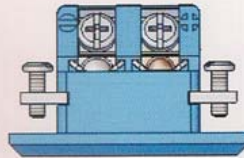

CMJT-XX

4-Pin
200° C
Duplex

CMPD-XX

CMJD-XX

Standard Panel Inserts

HAMI-THERM

2-Pin
200° C
Standard
PSI-XX

2-Pin
200° C
Flanged
PSIFB-XX

2-Pin
200° C
Lugged
PSIL-XX

2-Pin
200° C
Round
Front Mount
PSIR-XX

2-Pin
200° C
Round
Rear Mount
PSIRB-XX

3-Pin
200° C
Lugged
PSITL-XX

Miniature Panel Inserts

HAMI-THERM

2-Pin
200° C
Standard
PMI-XX

2-Pin
200° C
Locking
PMLI-XX