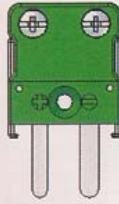

Standard Connectors

2-Pin 200° C Standard CSP(L)-XX	2-Pin 200° C Jab in CSPQ(L)-XX	2-Pin 350° C High Temp CSPH(L)-XX	2-Pin 425° C Ultra HT CSPU(L)-XX	2-Pin 650° C Ceramic CSPC(L)-XX	2-Pin 650° C Ceramic Jab-in CSPCQ(L)-XX	3-Pin 200° C Standard CSPT(L)-XX	4-Pin 200° C Standard CSPD(L)-XX
							
CSJ-XX	CSJQ-XX	CSJH-XX	CSJU-XX	CSJC-XX	CSJCQ-XX	CSJT-XX	CSJD-XX

Miniature Connectors

HAMI-THERM

200° C
Standard
CMP-XX

200° C
Locking
CMLP-XX

200° C
High Temp
CMPH-XX

CMJ-XX

CMLJ-XX

CMJH-XX

2-Pin
425° C
Ultra HT

CMPU-XX

CMJU-XX

2-Pin
650° C
Ceramic

CMPC-XX

CMJC-XX

3-Pin
200° C
Standard

CMPT-XX