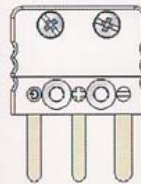

Miniature Connectors

HAMI-THERM

200° C
Standard
CMP-XX

200° C
Locking
CMLP-XX

200° C
High Temp
CMPH-XX

CMJ-XX

CMLJ-XX

CMJH-XX

2-Pin
425° C
Ultra HT

CMPU-XX

CMJU-XX

2-Pin
650° C
Ceramic

CMPC-XX

CMJC-XX

3-Pin
200° C
Standard

CMPT-XX

CMJT-XX

4-Pin
200° C
Duplex

CMPD-XX

CMJD-XX

Standard Panel Inserts

HAMI-THERM

2-Pin
200° C
Standard
PSI-XX

2-Pin
200° C
Flanged
PSIFB-XX

2-Pin
200° C
Lugged
PSIL-XX

2-Pin
200° C
Round
Front Mount
PSIR-XX

2-Pin
200° C
Round
Rear Mount
PSIRB-XX

3-Pin
200° C
Lugged
PSITL-XX

Miniature Panel Inserts

HAMI-THERM

2-Pin
200° C
Standard
PMI-XX

2-Pin
200° C
Locking
PMLI-XX