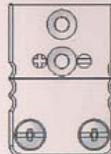

Miniature Connectors

HAMI-THERM

200° C
Standard
CMP-XX

200° C
Locking
CMLP-XX

200° C
High Temp
CMPH-XX

CMJ-XX

CMLJ-XX

CMJH-XX

2-Pin
425° C
Ultra HT

CMPU-XX

CMJU-XX

2-Pin
650° C
Ceramic

CMPC-XX

CMJC-XX

3-Pin
200° C
Standard

CMPT-XX

CMJT-XX

4-Pin
200° C
Duplex

CMPD-XX

CMJD-XX

Standard Panel Inserts

HAMI-THERM

2-Pin
200° C
Standard
PSI-XX

2-Pin
200° C
Flanged
PSIFB-XX

2-Pin
200° C
Lugged
PSIL-XX

2-Pin
200° C
Round
Front Mount
PSIR-XX

2-Pin
200° C
Round
Rear Mount
PSIRB-XX

3-Pin
200° C
Lugged
PSITL-XX

Miniature Panel Inserts

HAMI-THERM

2-Pin
200° C
Standard
PMI-XX

2-Pin
200° C
Locking
PMLI-XX