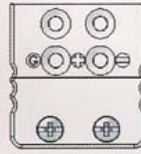

Miniature Connectors

HAMI-THERM

200° C
Standard
CMP-XX

200° C
Locking
CMLP-XX

200° C
High Temp
CMPH-XX

CMJ-XX

CMLJ-XX

CMJH-XX

2-Pin
425° C
Ultra HT

CMPU-XX

CMJU-XX

2-Pin
650° C
Ceramic

CMPC-XX

CMJC-XX

3-Pin
200° C
Standard

CMPT-XX

CMJT-XX

4-Pin
200° C
Duplex

CMPD-XX

CMJD-XX

Standard Panel Inserts

HAMI-THERM

2-Pin
200° C
Standard
PSI-XX

2-Pin
200° C
Flanged
PSIFB-XX

2-Pin
200° C
Lugged
PSIL-XX

2-Pin
200° C
Round
Front Mount
PSIR-XX

2-Pin
200° C
Round
Rear Mount
PSIRB-XX

3-Pin
200° C
Lugged
PSITL-XX

Miniature Panel Inserts

HAMI-THERM

2-Pin
200° C
Standard
PMI-XX

2-Pin
200° C
Locking
PMLI-XX