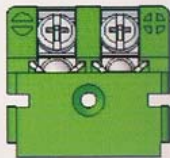

2-Pin
425° C
Ultra HT

CMPU-XX

CMJU-XX

2-Pin
650° C
Ceramic

CMPC-XX

CMJC-XX

3-Pin
200° C
Standard

CMPT-XX

CMJT-XX

4-Pin
200° C
Duplex

CMPD-XX

CMJD-XX

Standard Panel Inserts

HAMI-THERM

2-Pin
200° C
Standard
PSI-XX

2-Pin
200° C
Flanged
PSIFB-XX

2-Pin
200° C
Lugged
PSIL-XX

2-Pin
200° C
Round
Front Mount
PSIR-XX

2-Pin
200° C
Round
Rear Mount
PSIRB-XX

3-Pin
200° C
Lugged
PSITL-XX

Miniature Panel Inserts

HAMI-THERM

2-Pin
200° C
Standard
PMI-XX

2-Pin
200° C
Locking
PMLI-XX