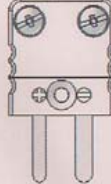

Miniature Connectors

HAMI-THERM

200° C
Standard
CMP-XX

200° C
Locking
CMLP-XX

200° C
High Temp
CMPH-XX

CMJ-XX

CMLJ-XX

CMJH-XX

2-Pin
425° C
Ultra HT

CMPU-XX

CMJU-XX

2-Pin
650° C
Ceramic

CMPC-XX

CMJC-XX

3-Pin
200° C
Standard

CMPT-XX

CMJT-XX

4-Pin
200° C
Duplex

CMPD-XX

CMJD-XX

Standard Panel Inserts

HAMI-THERM

2-Pin
200° C
Standard
PSI-XX

2-Pin
200° C
Flanged
PSIFB-XX

2-Pin
200° C
Lugged
PSIL-XX

2-Pin
200° C
Round
Front Mount
PSIR-XX

2-Pin
200° C
Round
Rear Mount
PSIRB-XX

3-Pin
200° C
Lugged
PSITL-XX

Miniature Panel Inserts

HAMI-THERM

2-Pin
200° C
Standard
PMI-XX

2-Pin
200° C
Locking
PMLI-XX